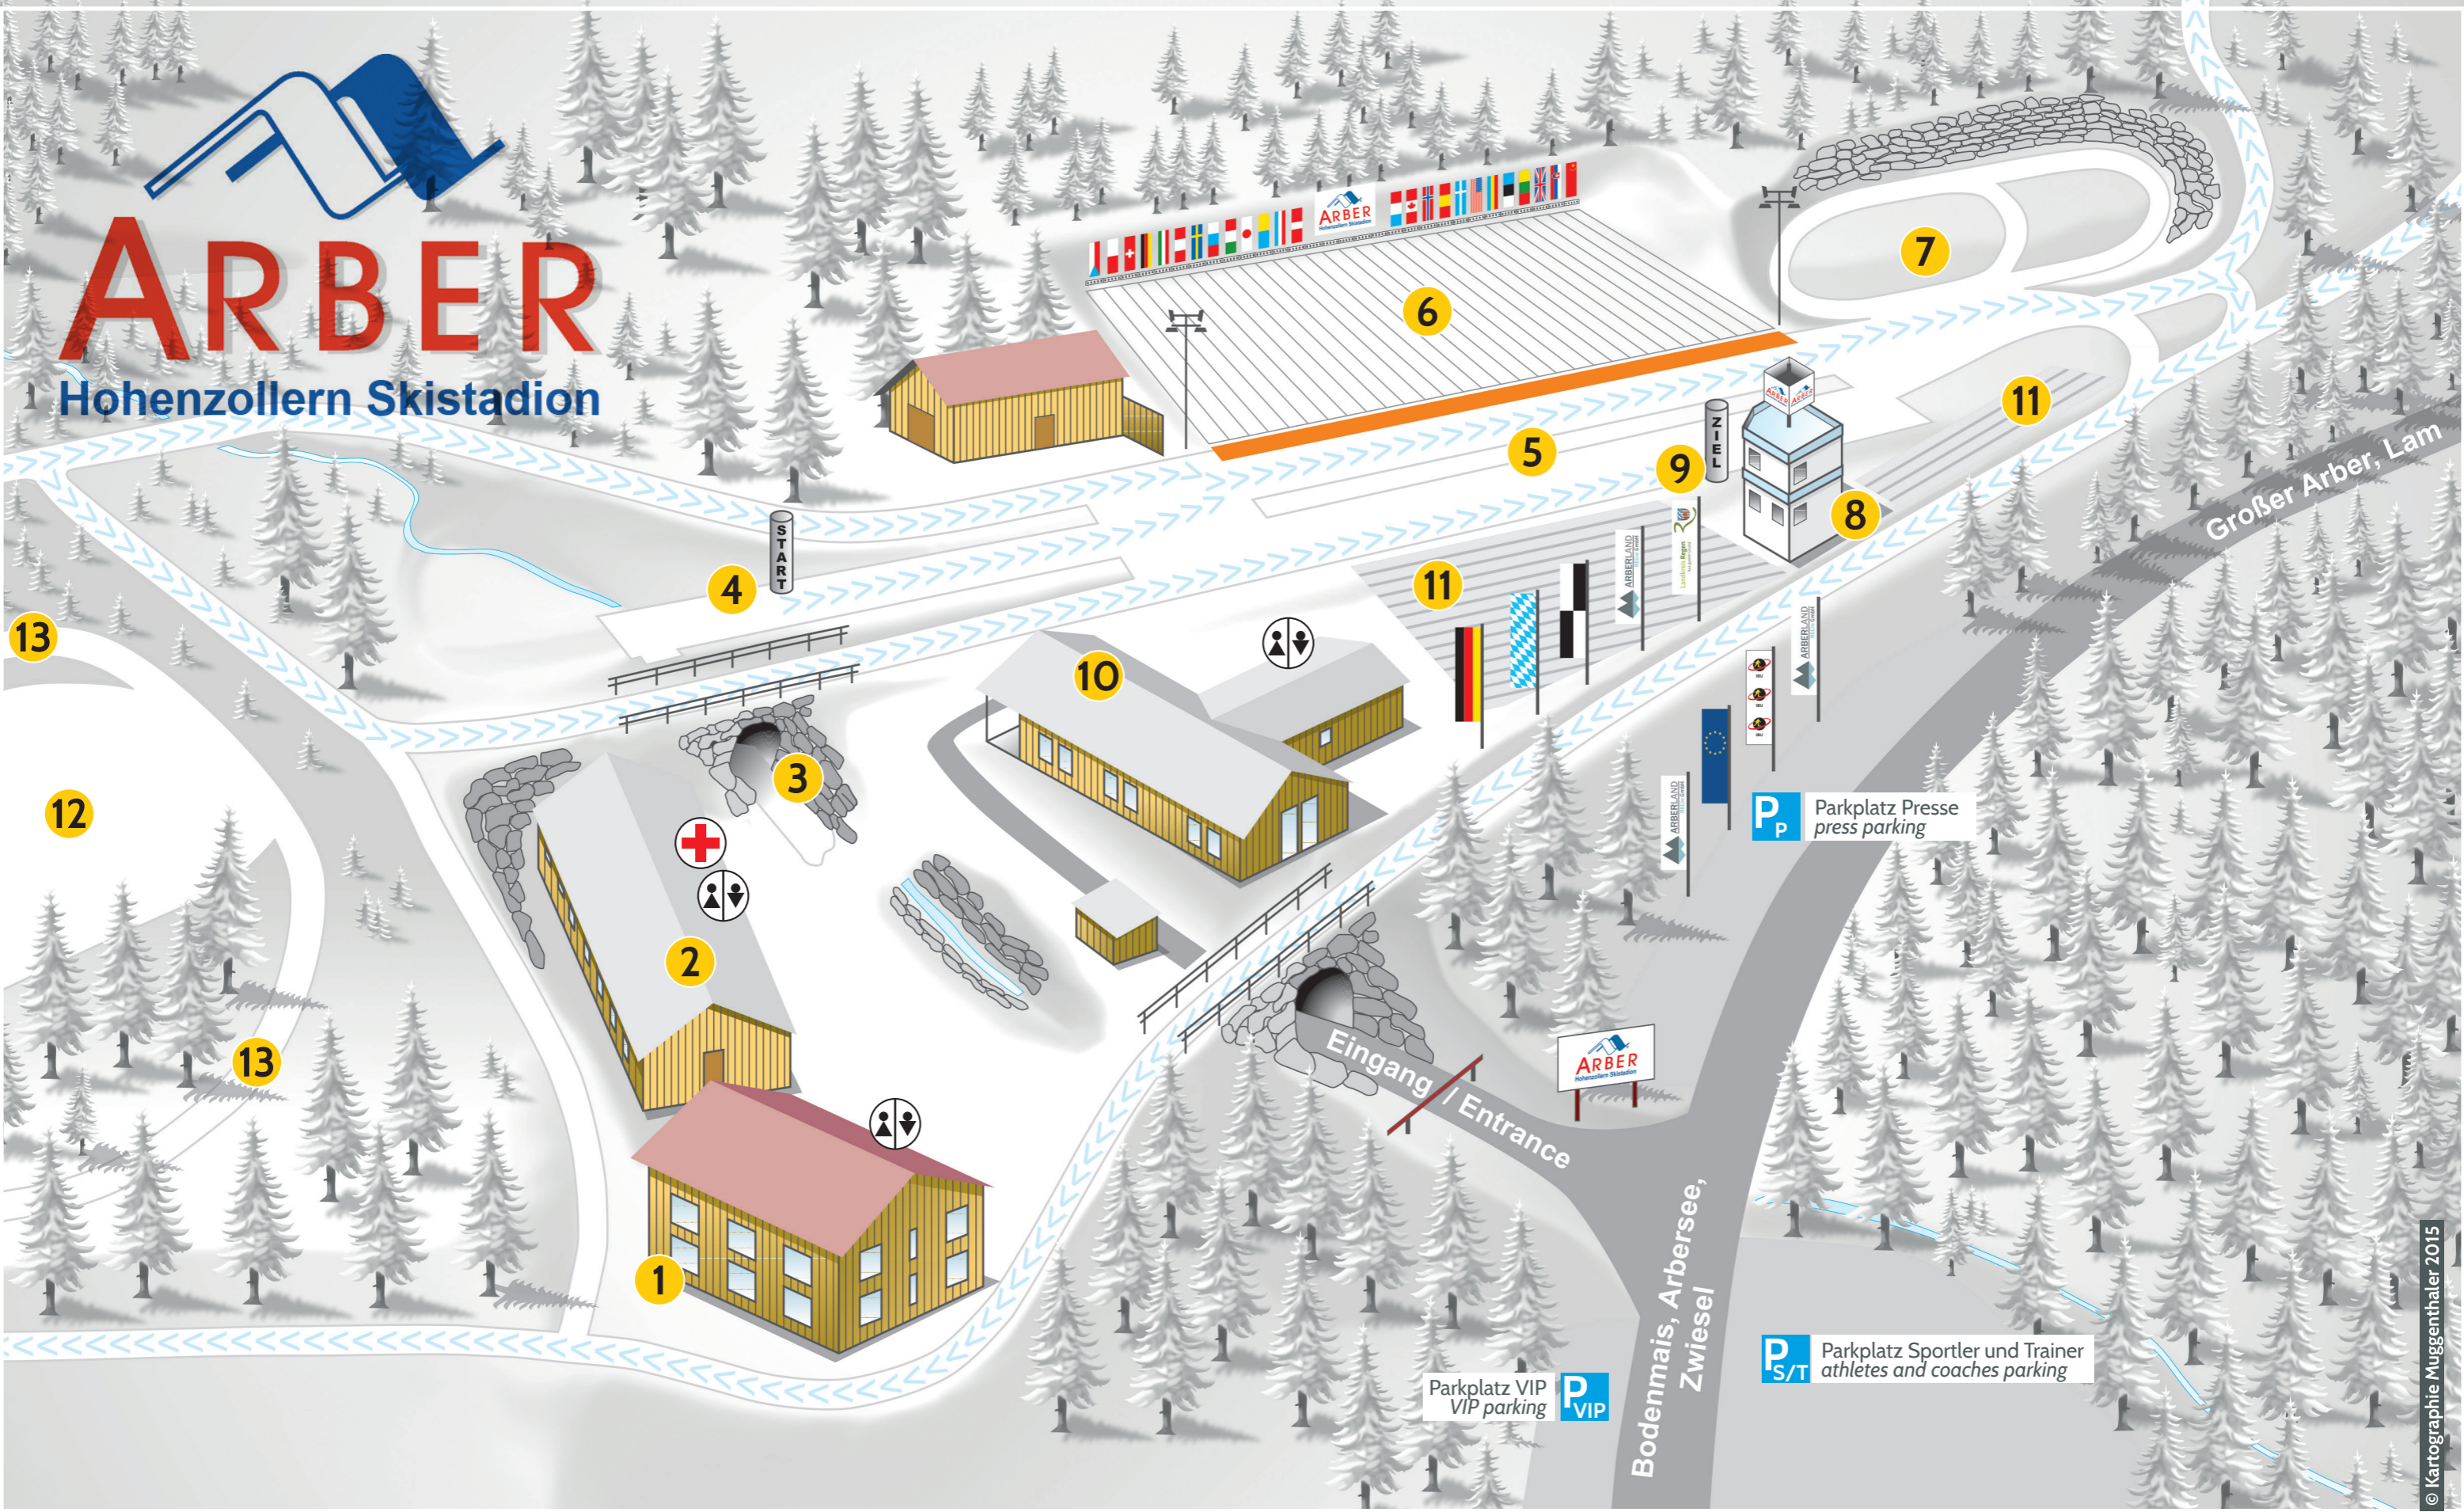

# ARBER

## Hohenzollern Skistadion

1 Wachs-Haus | waxing area

2 Wettkampfbüro, Dopingkontrolle, Jury, Kampfrichter  
competition office, doping control, Jury, referees

3 Tunnel, Waffen-/Skikontrolle | weapons-, ski control

4 Start | starting area

5 Trainer, Medien | coaches, media

6 Schießstand | shooting range

7 Handicaprunde | penalty loop

8 Zeitmessung | timekeeping

9 Ziel | finish

10 Biathlon Family Club, VIP, Pressezentrum, Akkreditierung  
press center, accreditation

11 Zuschauer | spectators area

12 Skiteststrecke | ski test range

13 Einlaufrunde | warm up course

⛶ Arzt | medical treatment

♿ Toiletten | toilets